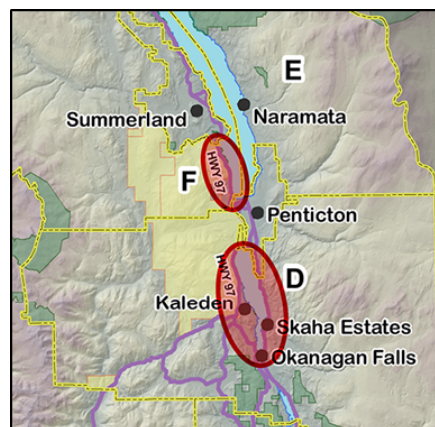

Transit Review

Area D (Okanagan Falls, Kaleden, Skaha Estates, Heritage Hills)
Area F (Westbench, Red Wing, Sage Mesa)

Working together to enhance quality of life.

The Regional District of Okanagan-Similkameen is undertaking a review of the potential for transit services in the RDOS. This review is considering both conventional and custom transit services that would cross boundaries between the Regional District, Penticton and Summerland. The review is focused on two areas:

- Area D around Skaha Lake, between Okanagan Falls and Penticton. This area includes Kaleden, Skaha Estates, Heritage Hills and Okanagan Falls.
- Area F on the west side of Okanagan Lake, between Summerland and Penticton. This area includes West Bench, Red Wing and Sage Mesa.

Your input will be an important component of the transit review, and we want to hear from you. The Regional District is hosting two open houses which you are invited to attend:

- **Area D**
Okanagan Falls Elementary School
Community Centre
Tuesday 21 June 2011
drop in anytime between 5:00 to 7:00 p.m.
- **Area F**
Westbench Elementary School
Library
Monday 20 June 2011
drop in anytime between 5:00 to 7:00 p.m.