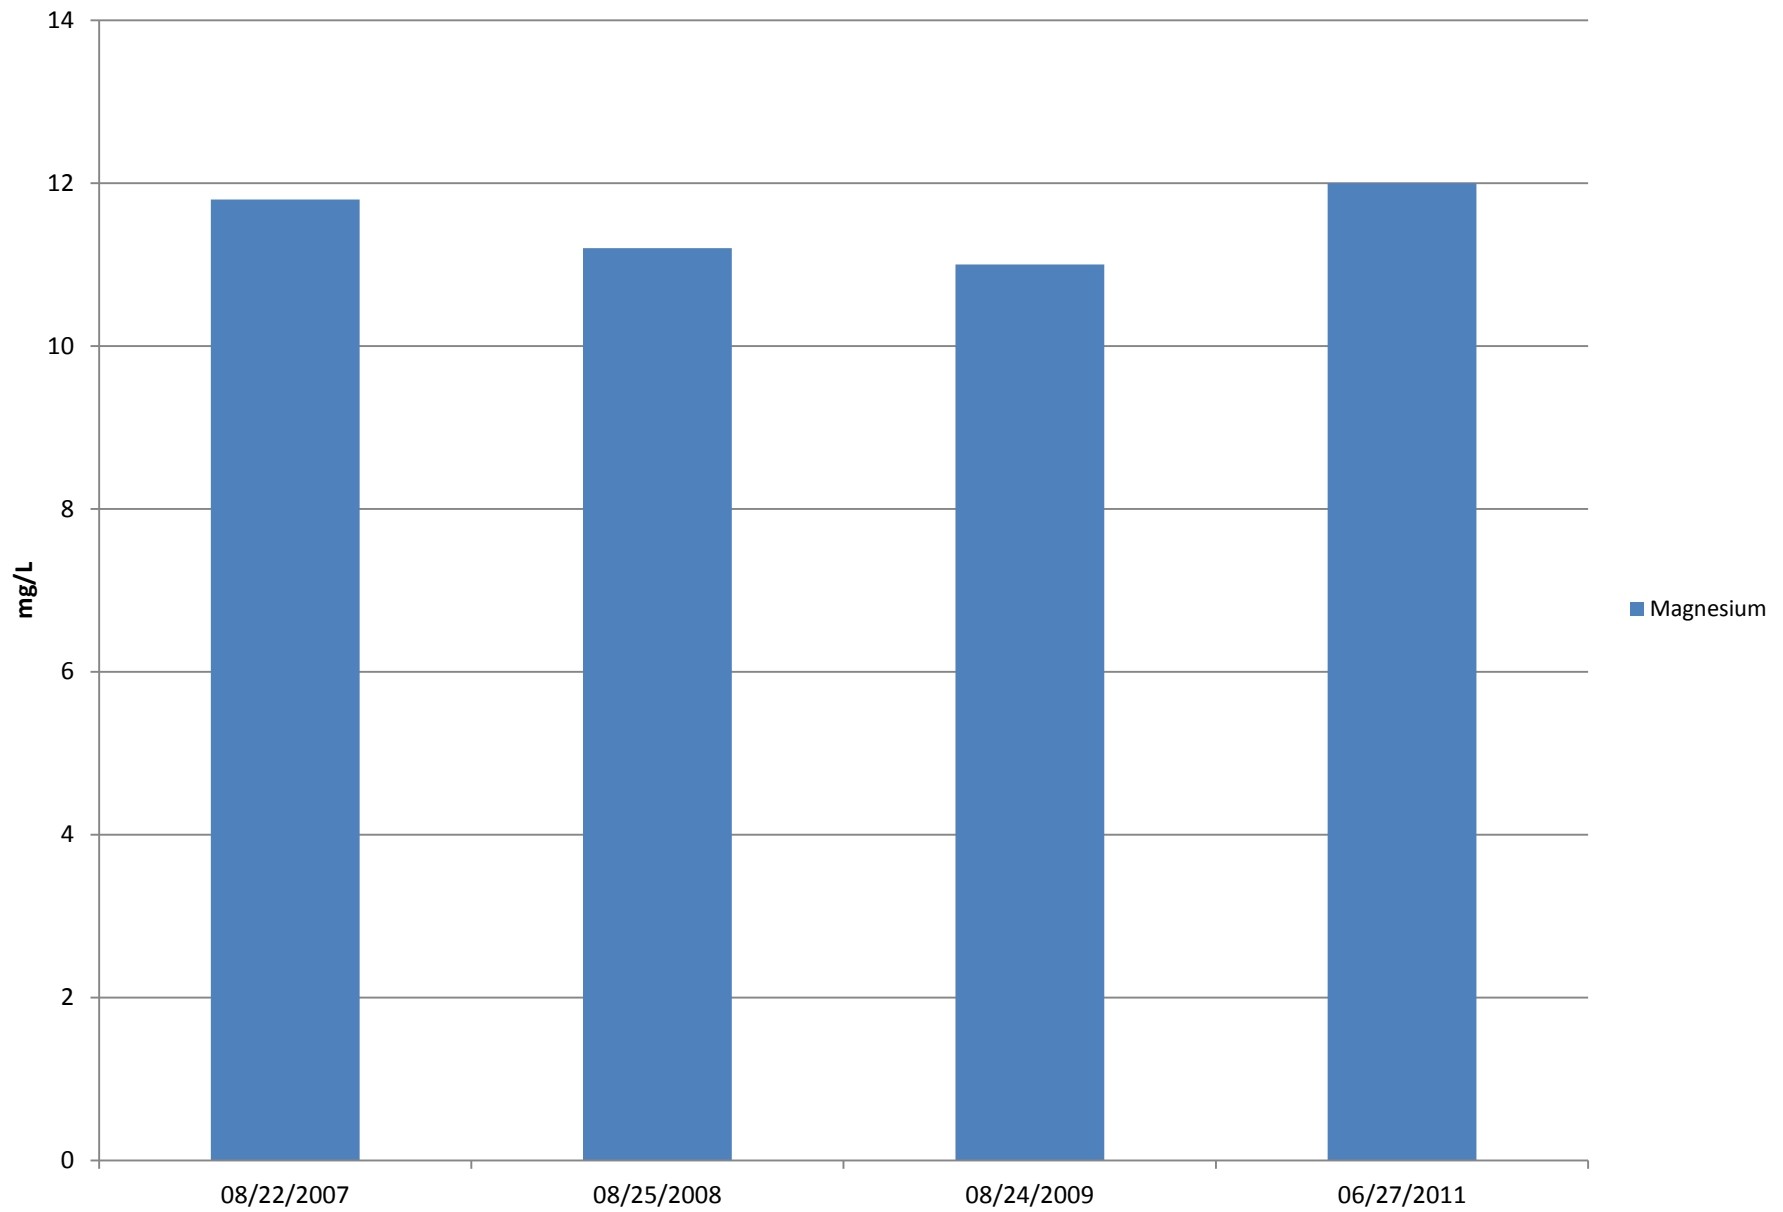

Faulder Well - Aluminum - Total

Faulder Well - Antimony - Total

Faulder Well - Arsenic - Total

Faulder Well - Barium - Total

Faulder Well - Boron - Total

Faulder Well - Cadmium - Total

Faulder Well - Calcium

Faulder Well - Chloride

Faulder Well - Chromium - Total

Faulder Well - Color

Faulder Well - Copper - Total

Faulder Well - Cyanide

Faulder Well - Fluoride - Total

Faulder Well - Iron - Total

Faulder Well - Hardness

Faulder Well - Lead - Total

Faulder Well - Magnesium - Dissolved

Faulder Well - Manganese - Total

Faulder Well - Mercury - Total

Faulder Well - Nitrate - N

Faulder Well - Nitrite - N

Faulder Well - pH

Faulder Well - Selenium - Total

Faulder Well - Silver - Total

Faulder Well - Sodium - Total

Faulder Well - Sulfate (SO₄) - Dissolved

Faulder Well - Total Dissolved Solids

Faulder Well - Turbidity

Faulder Well - Uranium - Total

Faulder Well - Zinc - Total