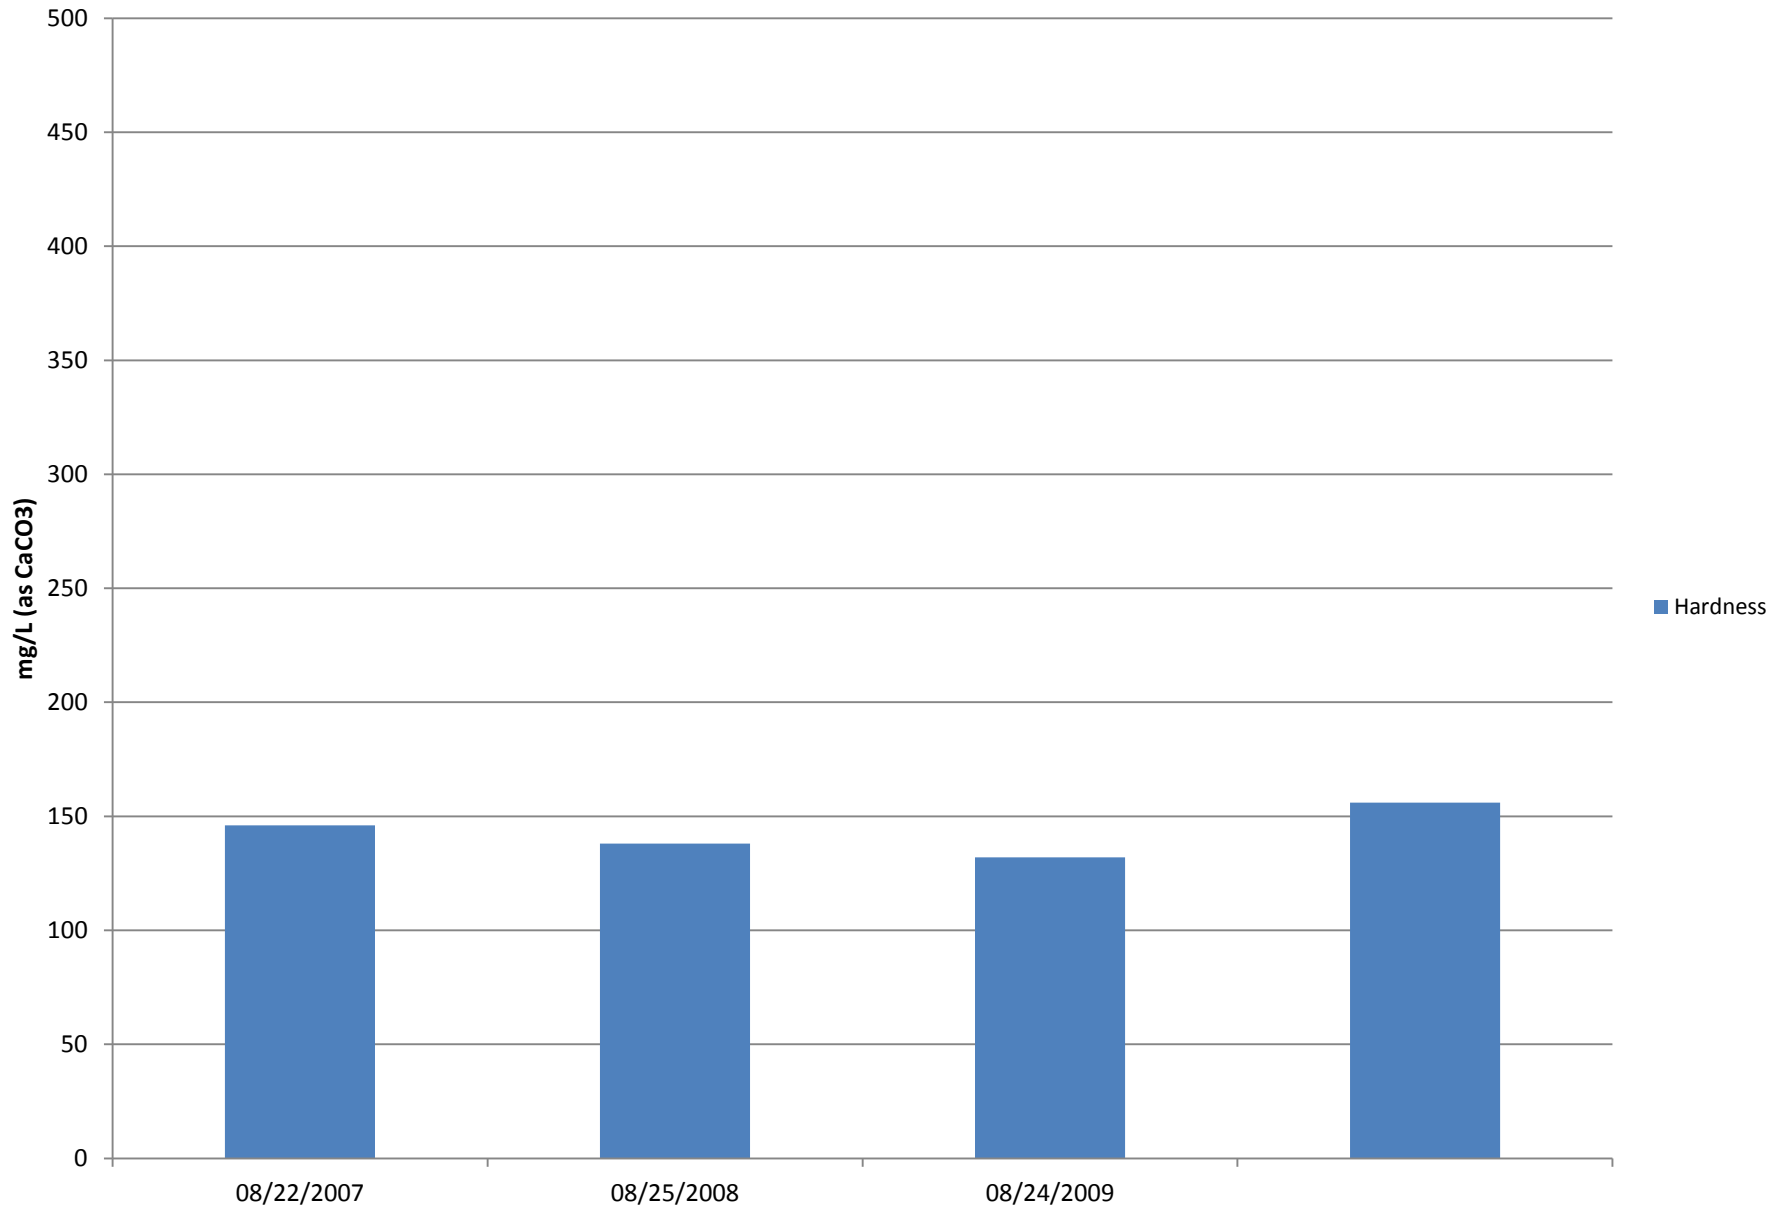

Faulder Well - Aluminum - Total

Faulder Well - Antimony - Total

Faulder Well - Arsenic - Total

Faulder Well - Barium - Total

Faulder Well - Boron - Total

Faulder Well - Cadmium - Total

Faulder Well - Calcium

Faulder Well - Chloride

Faulder Well - Chromium - Total

Faulder Well - Color

Faulder Well - Copper - Total

Faulder Well - Cyanide

Faulder Well - Fluoride - Total

Faulder Well - Iron - Total

Faulder Well - Hardness

Faulder Well - Lead - Total

Faulder Well - Magnesium - Dissolved

Faulder Well - Manganese - Total

Faulder Well - Mercury - Total

Faulder Well - Nitrate - N

Faulder Well - Nitrite - N

Faulder Well - pH

Faulder Well - Selenium - Total

Faulder Well - Silver - Total

Faulder Well - Sodium - Total

Faulder Well - Sulfate (SO₄) - Dissolved

Faulder Well - Total Dissolved Solids

Faulder Well - Turbidity

Faulder Well - Uranium - Total

Faulder Well - Zinc - Total