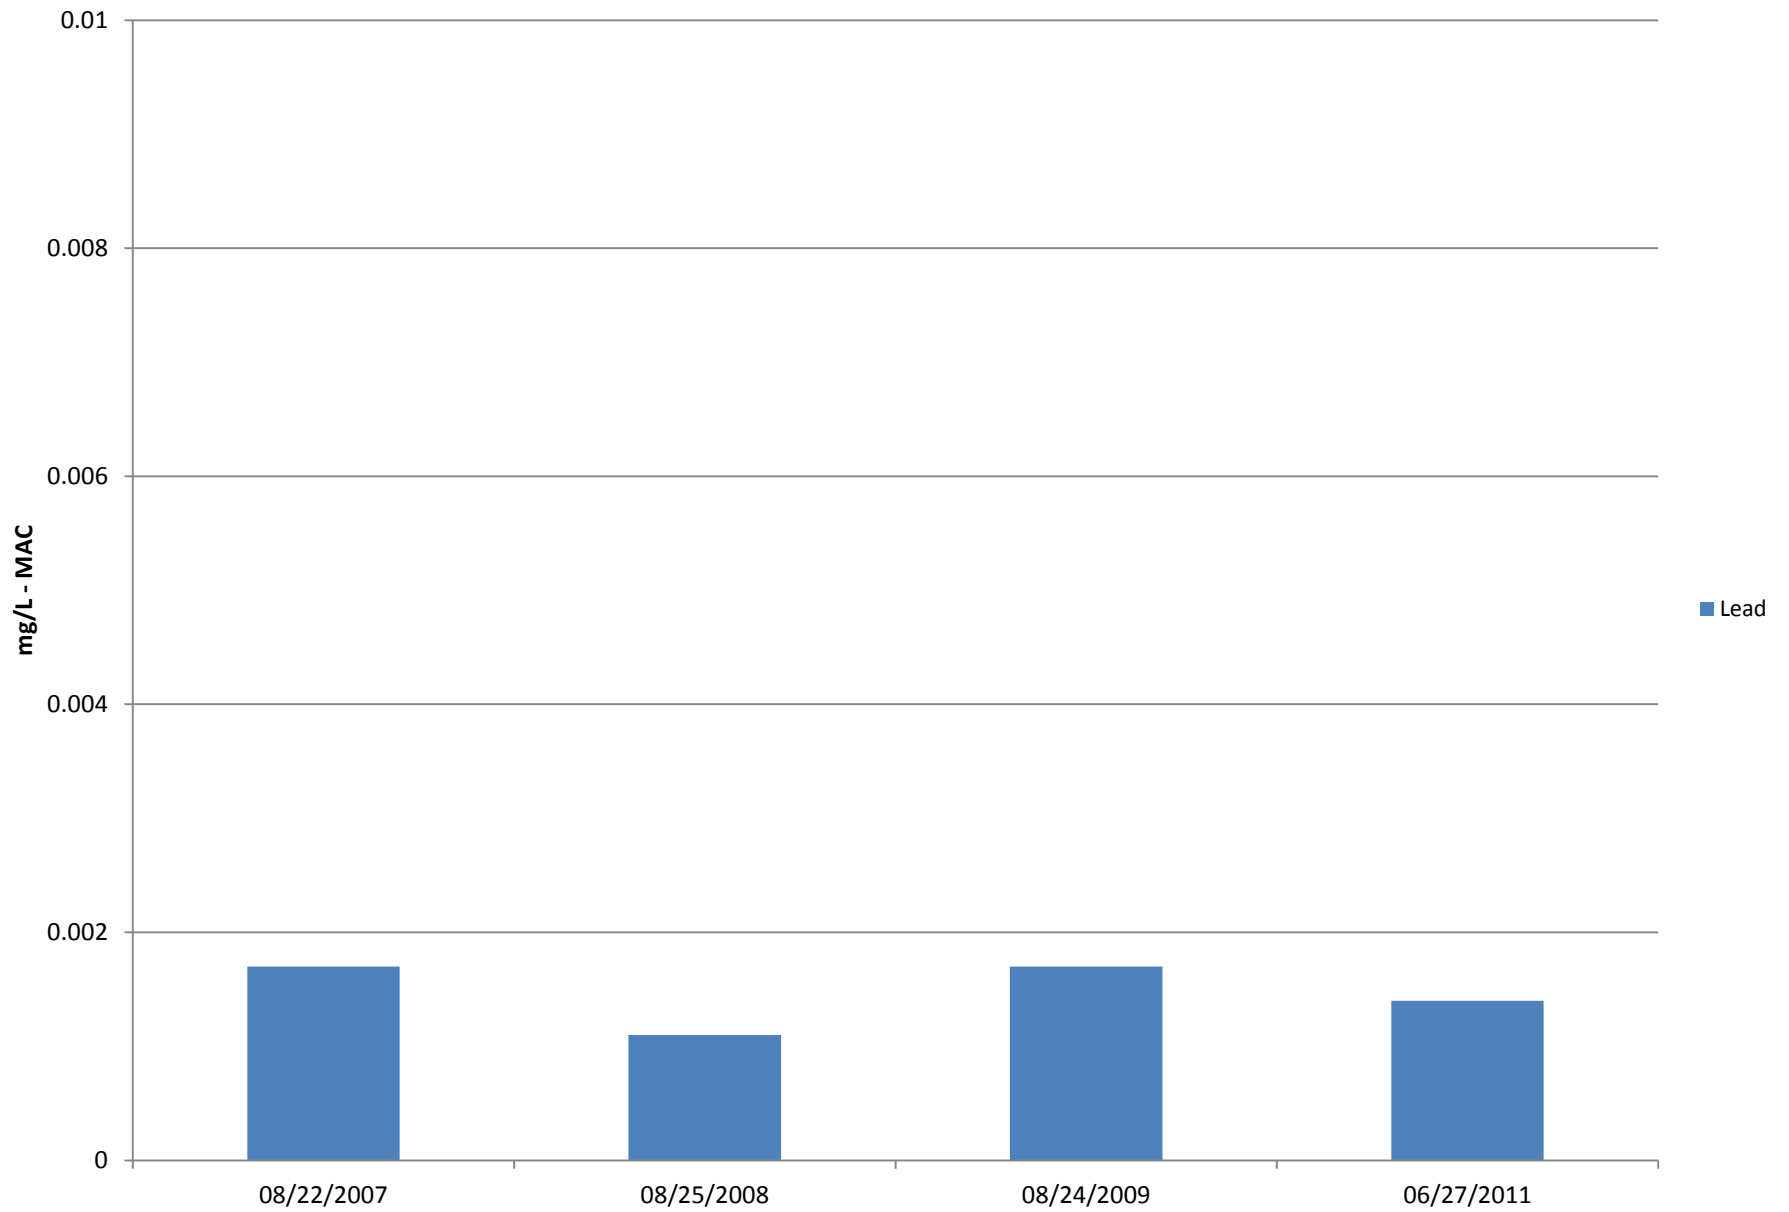

Faulder Well - Aluminum - Total

Faulder Well - Antimony - Total

Faulder Well - Arsenic - Total

Faulder Well - Barium - Total

Faulder Well - Boron - Total

Faulder Well - Cadmium - Total

Faulder Well - Calcium

Faulder Well - Chloride

Faulder Well - Chromium - Total

Faulder Well - Color

Faulder Well - Copper - Total

Faulder Well - Cyanide

Faulder Well - Fluoride - Total

Faulder Well - Iron - Total

Faulder Well - Hardness

Faulder Well - Lead - Total

Faulder Well - Magnesium - Dissolved

Faulder Well - Manganese - Total

Faulder Well - Mercury - Total

Faulder Well - Nitrate - N

Faulder Well - Nitrite - N

Faulder Well - pH

Faulder Well - Selenium - Total

Faulder Well - Silver - Total

Faulder Well - Sodium - Total

Faulder Well - Sulfate (SO₄) - Dissolved

Faulder Well - Total Dissolved Solids

Faulder Well - Turbidity

Faulder Well - Uranium - Total

Faulder Well - Zinc - Total