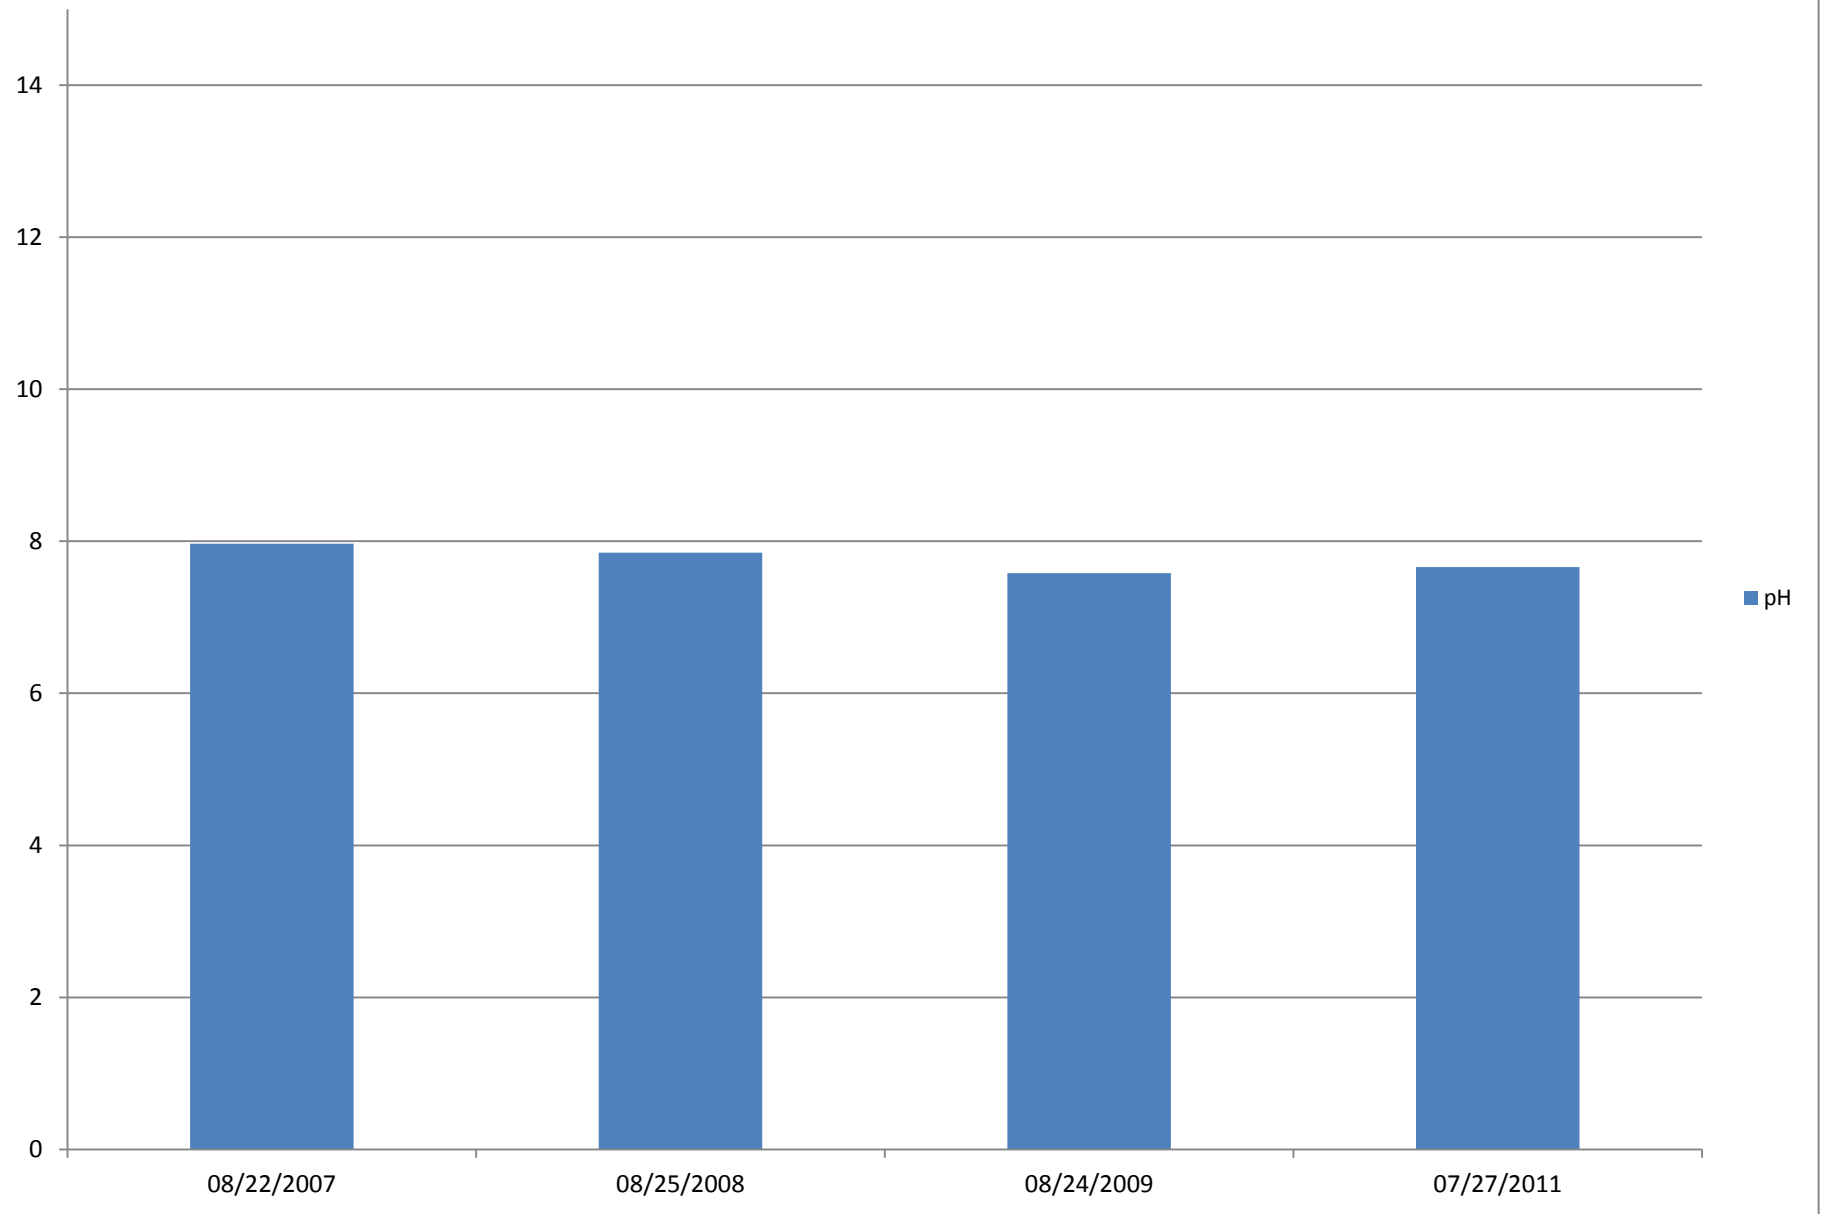

Faulder Well - Aluminum - Total

Faulder Well - Antimony - Total

Faulder Well - Arsenic - Total

Faulder Well - Barium - Total

Faulder Well - Boron - Total

Faulder Well - Cadmium - Total

Faulder Well - Calcium

Faulder Well - Chloride

Faulder Well - Chromium - Total

Faulder Well - Color

Faulder Well - Copper - Total

Faulder Well - Cyanide

Faulder Well - Fluoride - Total

Faulder Well - Iron - Total

Faulder Well - Hardness

Faulder Well - Lead - Total

Faulder Well - Magnesium - Dissolved

Faulder Well - Manganese - Total

Faulder Well - Mercury - Total

Faulder Well - Nitrate - N

Faulder Well - Nitrite - N

Faulder Well - pH

Faulder Well - Selenium - Total

Faulder Well - Silver - Total

Faulder Well - Sodium - Total

Faulder Well - Sulfate (SO₄) - Dissolved

Faulder Well - Total Dissolved Solids

Faulder Well - Turbidity

Faulder Well - Uranium - Total

Faulder Well - Zinc - Total