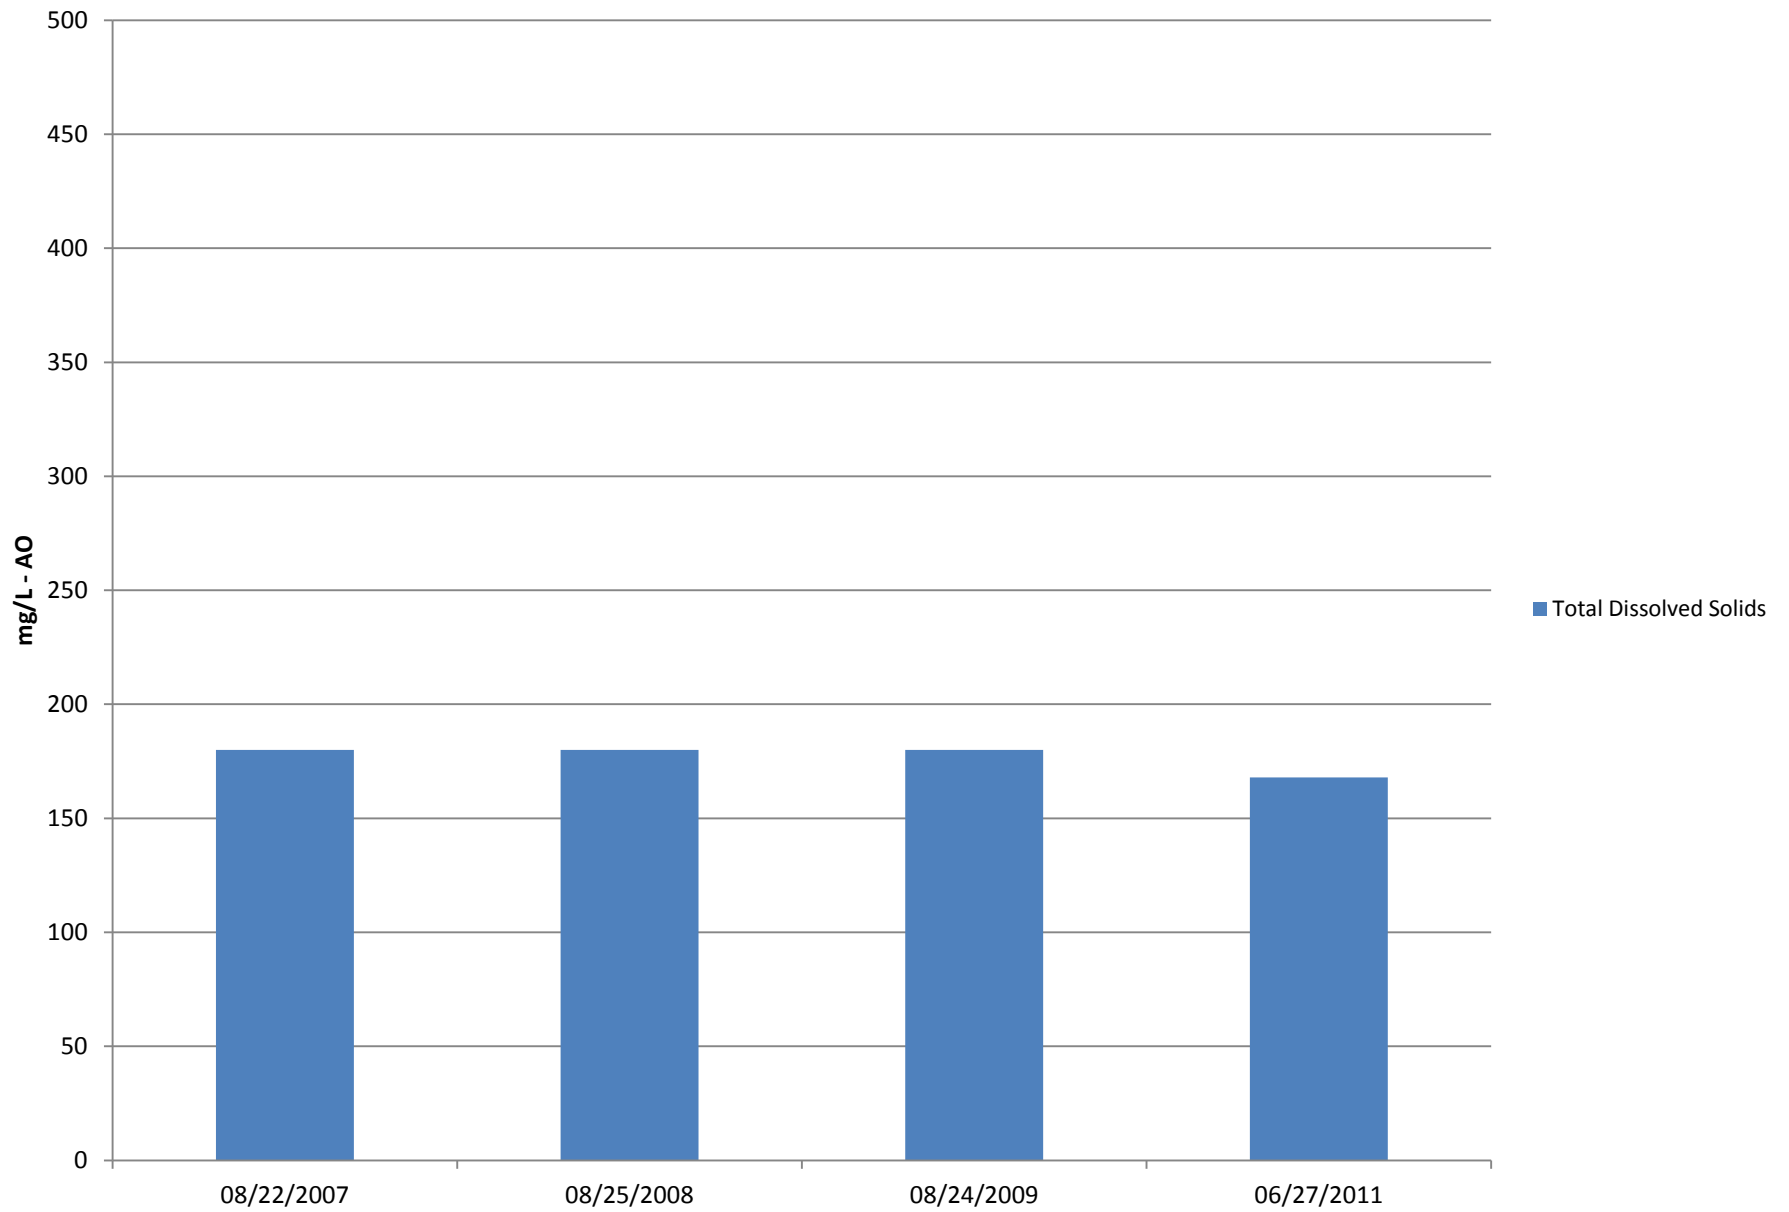

Faulder Well - Aluminum - Total

Faulder Well - Antimony - Total

Faulder Well - Arsenic - Total

Faulder Well - Barium - Total

Faulder Well - Boron - Total

Faulder Well - Cadmium - Total

Faulder Well - Calcium

Faulder Well - Chloride

Faulder Well - Chromium - Total

Faulder Well - Color

Faulder Well - Copper - Total

Faulder Well - Cyanide

Faulder Well - Fluoride - Total

Faulder Well - Iron - Total

Faulder Well - Hardness

Faulder Well - Lead - Total

Faulder Well - Magnesium - Dissolved

Faulder Well - Manganese - Total

Faulder Well - Mercury - Total

Faulder Well - Nitrate - N

Faulder Well - Nitrite - N

Faulder Well - pH

Faulder Well - Selenium - Total

Faulder Well - Silver - Total

Faulder Well - Sodium - Total

Faulder Well - Sulfate (SO₄) - Dissolved

Faulder Well - Total Dissolved Solids

Faulder Well - Turbidity

Faulder Well - Uranium - Total

Faulder Well - Zinc - Total