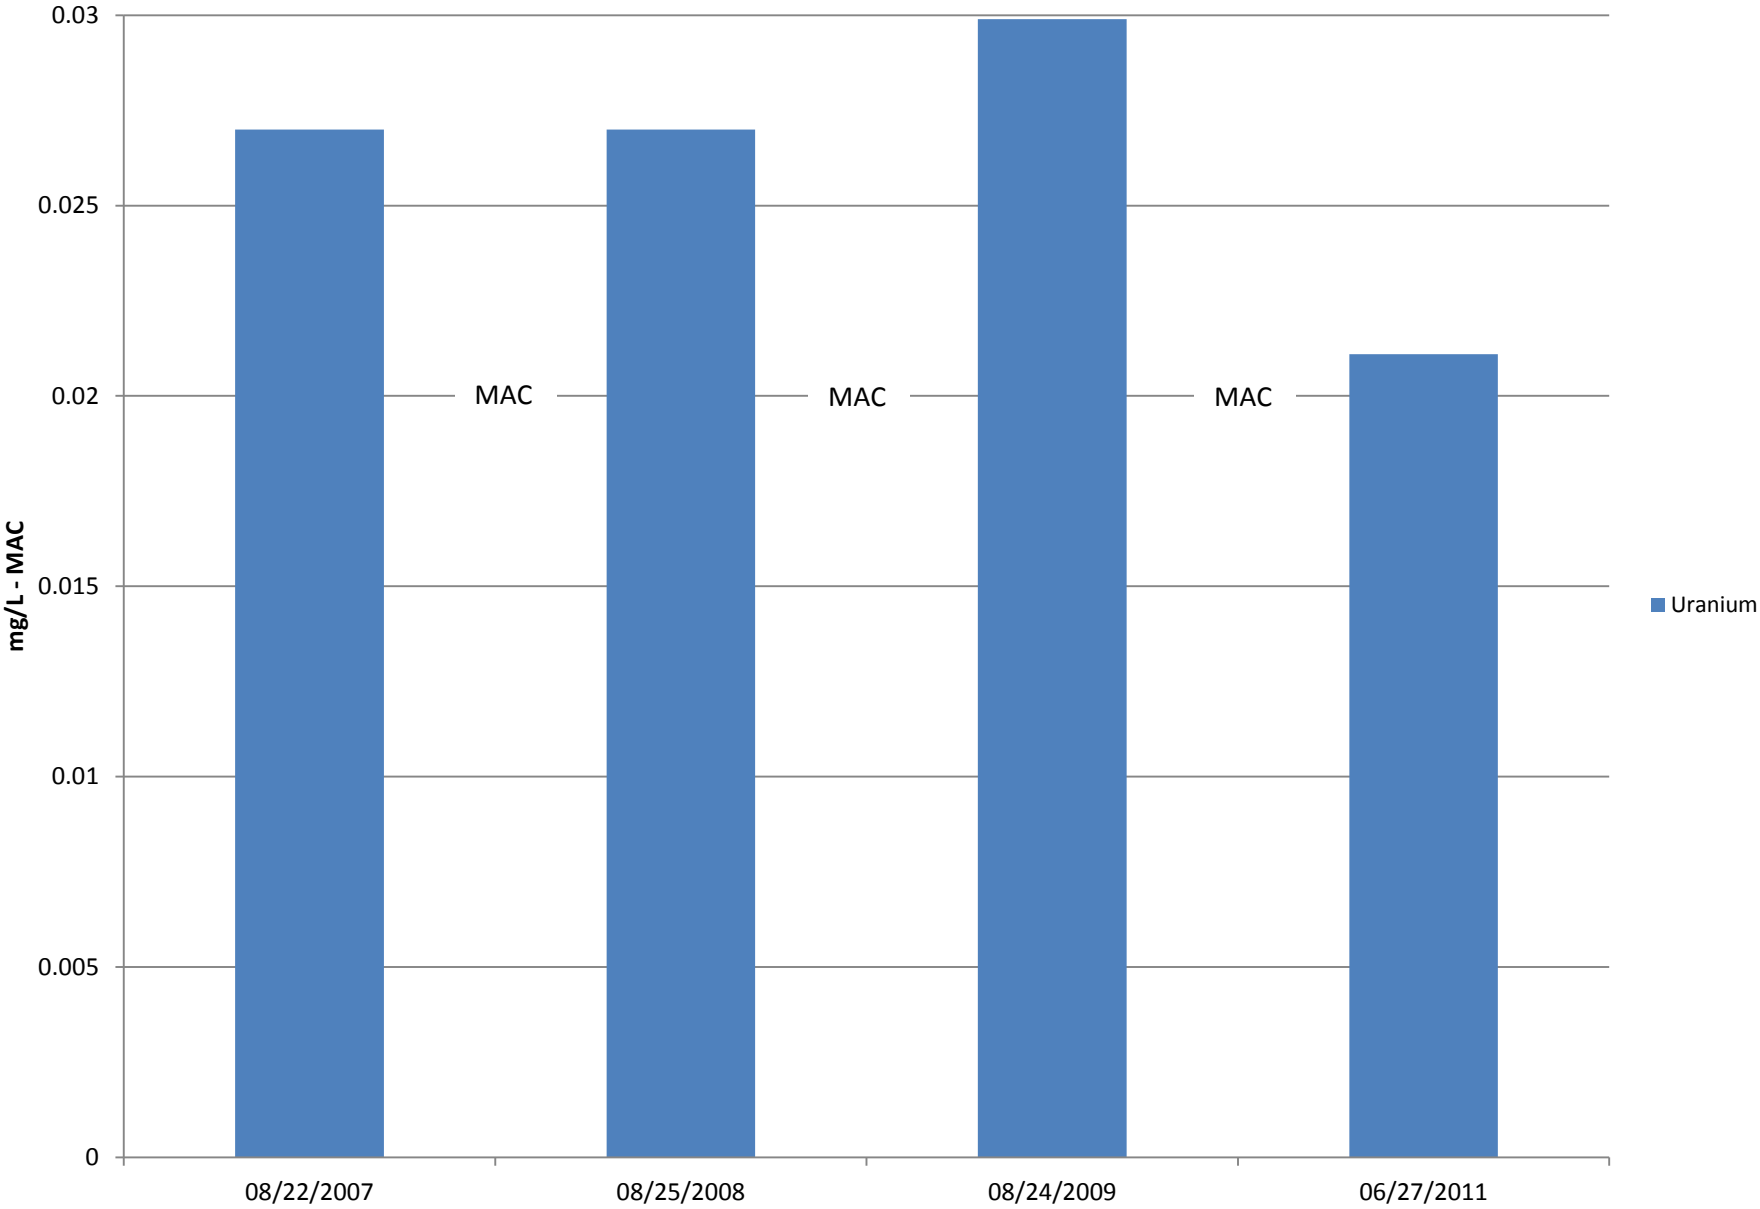

Faulder Well - Aluminum - Total

Faulder Well - Antimony - Total

Faulder Well - Arsenic - Total

Faulder Well - Barium - Total

Faulder Well - Boron - Total

Faulder Well - Cadmium - Total

Faulder Well - Calcium

Faulder Well - Chloride

Faulder Well - Chromium - Total

Faulder Well - Color

Faulder Well - Copper - Total

Faulder Well - Cyanide

Faulder Well - Fluoride - Total

Faulder Well - Iron - Total

Faulder Well - Hardness

Faulder Well - Lead - Total

Faulder Well - Magnesium - Dissolved

Faulder Well - Manganese - Total

Faulder Well - Mercury - Total

Faulder Well - Nitrate - N

Faulder Well - Nitrite - N

Faulder Well - pH

Faulder Well - Selenium - Total

Faulder Well - Silver - Total

Faulder Well - Sodium - Total

Faulder Well - Sulfate (SO₄) - Dissolved

Faulder Well - Total Dissolved Solids

Faulder Well - Turbidity

Faulder Well - Uranium - Total

Faulder Well - Zinc - Total