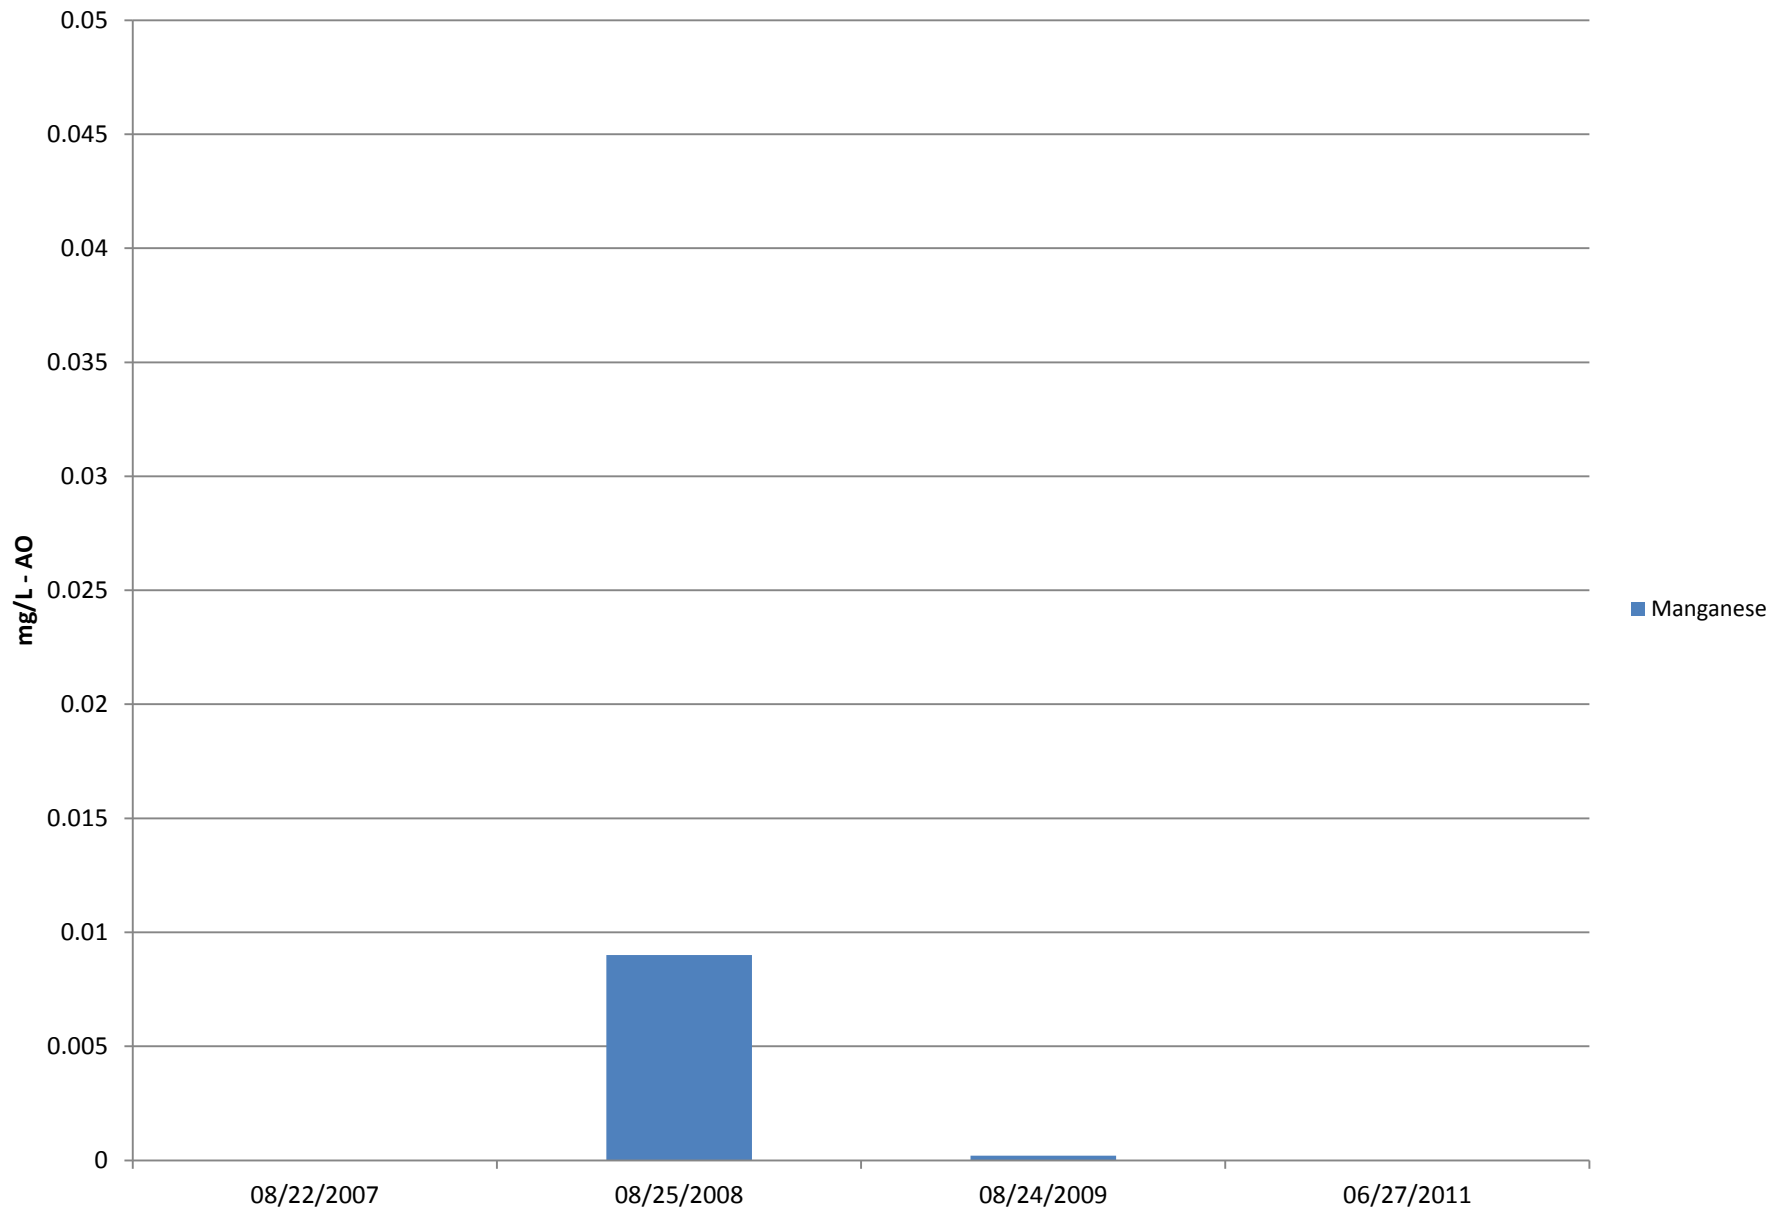

Faulder Well - Aluminum - Total

Faulder Well - Antimony - Total

Faulder Well - Arsenic - Total

Faulder Well - Barium - Total

Faulder Well - Boron - Total

Faulder Well - Cadmium - Total

Faulder Well - Calcium

Faulder Well - Chloride

Faulder Well - Chromium - Total

Faulder Well - Color

Faulder Well - Copper - Total

Faulder Well - Cyanide

Faulder Well - Fluoride - Total

Faulder Well - Iron - Total

Faulder Well - Hardness

Faulder Well - Lead - Total

Faulder Well - Magnesium - Dissolved

Faulder Well - Manganese - Total

Faulder Well - Mercury - Total

Faulder Well - Nitrate - N

Faulder Well - Nitrite - N

Faulder Well - pH

Faulder Well - Selenium - Total

Faulder Well - Silver - Total

Faulder Well - Sodium - Total

Faulder Well - Sulfate (SO₄) - Dissolved

Faulder Well - Total Dissolved Solids

Faulder Well - Turbidity

Faulder Well - Uranium - Total

Faulder Well - Zinc - Total