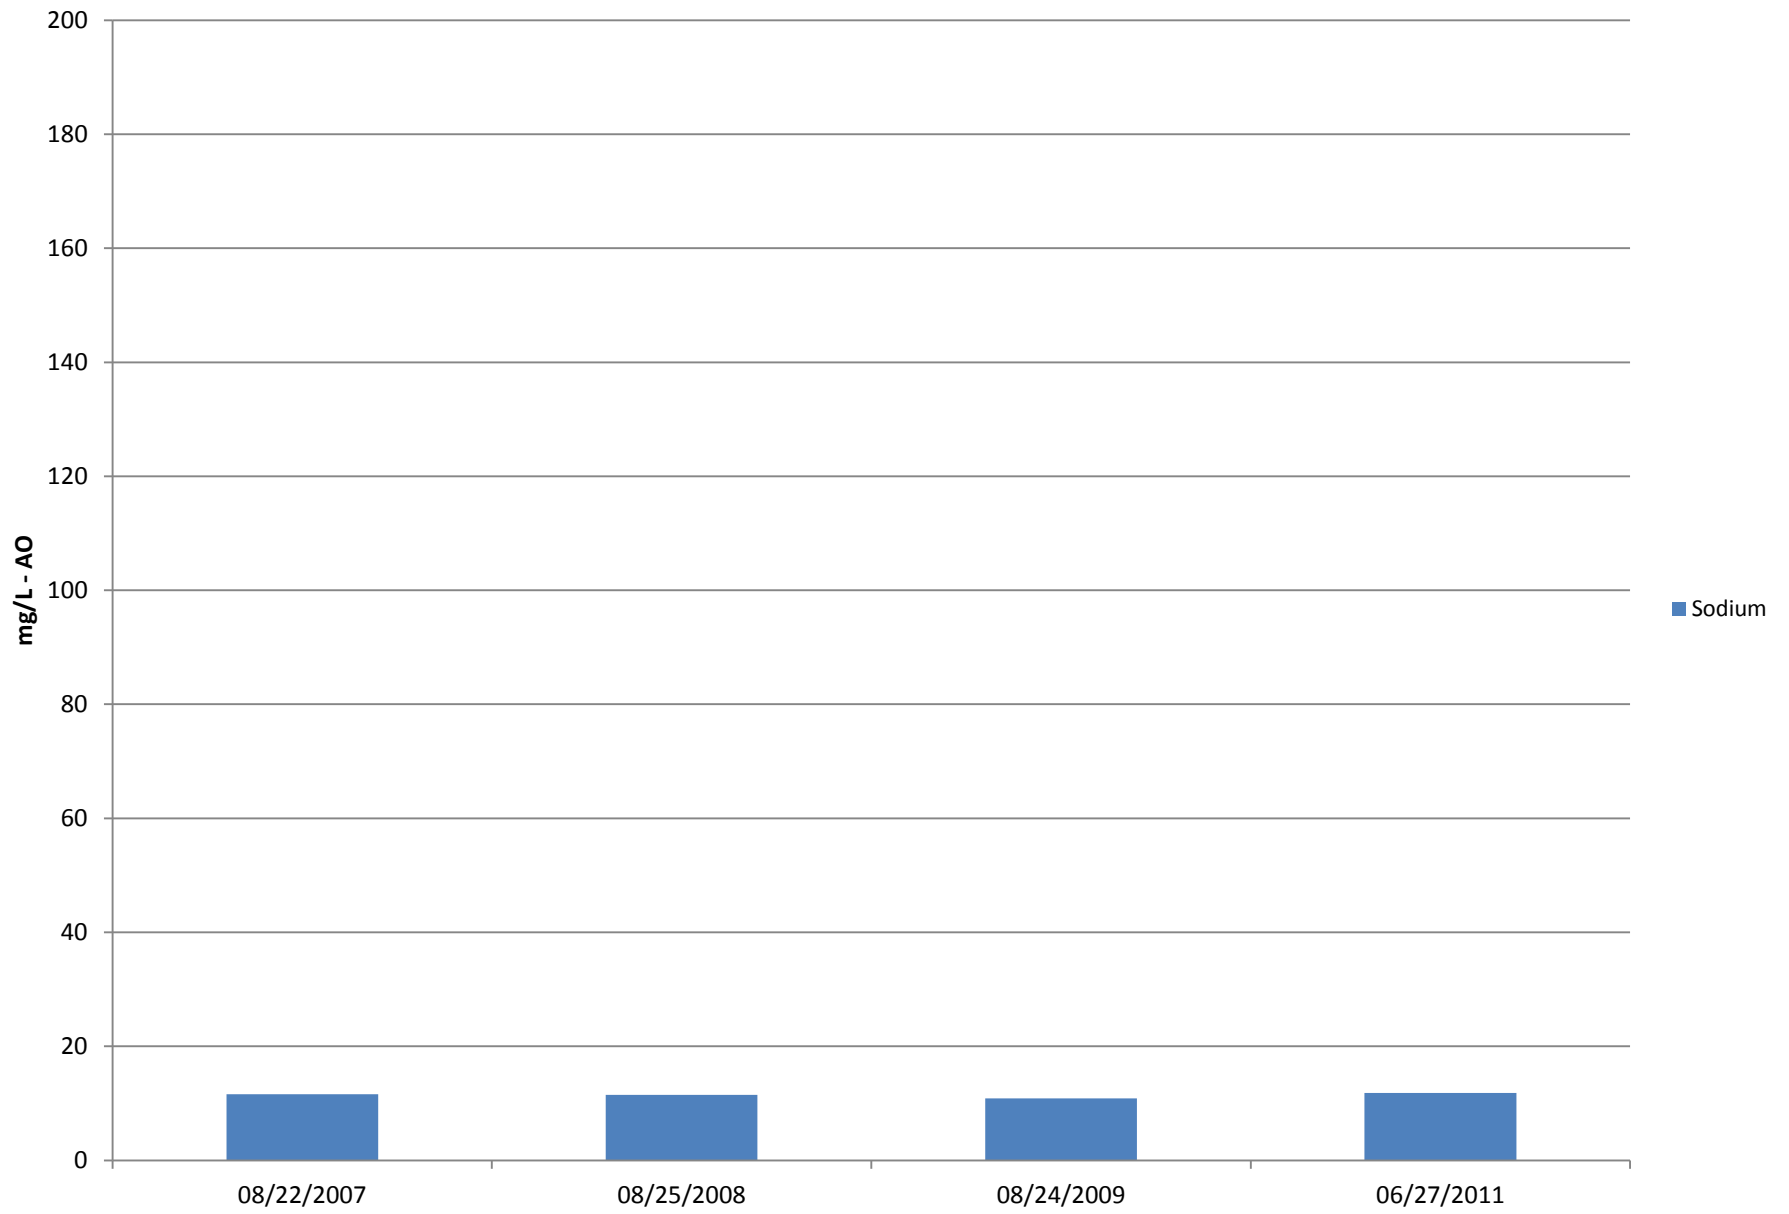

Faulder Well - Aluminum - Total

Faulder Well - Antimony - Total

Faulder Well - Arsenic - Total

Faulder Well - Barium - Total

Faulder Well - Boron - Total

Faulder Well - Cadmium - Total

Faulder Well - Calcium

Faulder Well - Chloride

Faulder Well - Chromium - Total

Faulder Well - Color

Faulder Well - Copper - Total

Faulder Well - Cyanide

Faulder Well - Fluoride - Total

Faulder Well - Iron - Total

Faulder Well - Hardness

Faulder Well - Lead - Total

Faulder Well - Magnesium - Dissolved

Faulder Well - Manganese - Total

Faulder Well - Mercury - Total

Faulder Well - Nitrate - N

Faulder Well - Nitrite - N

Faulder Well - pH

Faulder Well - Selenium - Total

Faulder Well - Silver - Total

Faulder Well - Sodium - Total

Faulder Well - Sulfate (SO₄) - Dissolved

Faulder Well - Total Dissolved Solids

Faulder Well - Turbidity

Faulder Well - Uranium - Total

Faulder Well - Zinc - Total