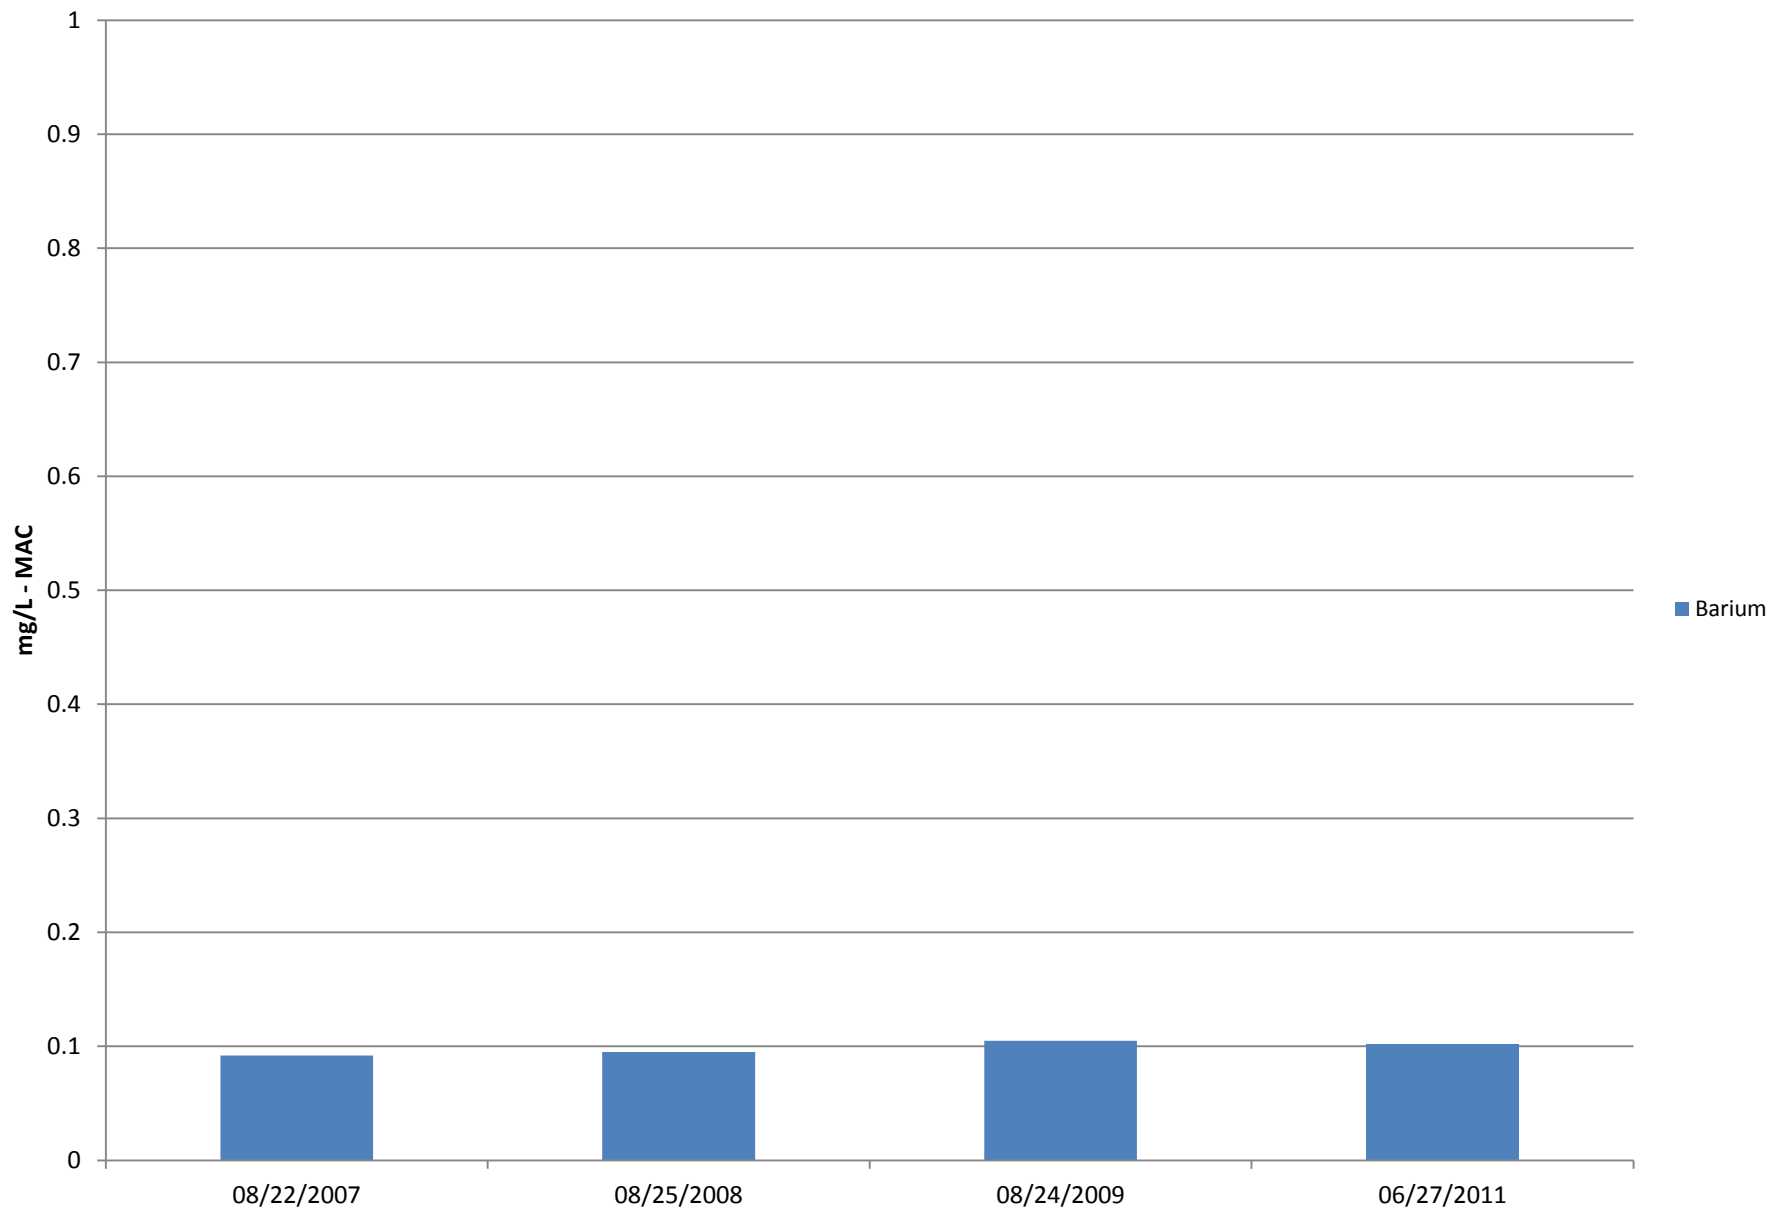

Faulder Well - Aluminum - Total

Faulder Well - Antimony - Total

Faulder Well - Arsenic - Total

Faulder Well - Barium - Total

Faulder Well - Boron - Total

Faulder Well - Cadmium - Total

Faulder Well - Calcium

Faulder Well - Chloride

Faulder Well - Chromium - Total

Faulder Well - Color

Faulder Well - Copper - Total

Faulder Well - Cyanide

Faulder Well - Fluoride - Total

Faulder Well - Iron - Total

Faulder Well - Hardness

Faulder Well - Lead - Total

Faulder Well - Magnesium - Dissolved

Faulder Well - Manganese - Total

Faulder Well - Mercury - Total

Faulder Well - Nitrate - N

Faulder Well - Nitrite - N

Faulder Well - pH

Faulder Well - Selenium - Total

Faulder Well - Silver - Total

Faulder Well - Sodium - Total

Faulder Well - Sulfate (SO₄) - Dissolved

Faulder Well - Total Dissolved Solids

Faulder Well - Turbidity

Faulder Well - Uranium - Total

Faulder Well - Zinc - Total