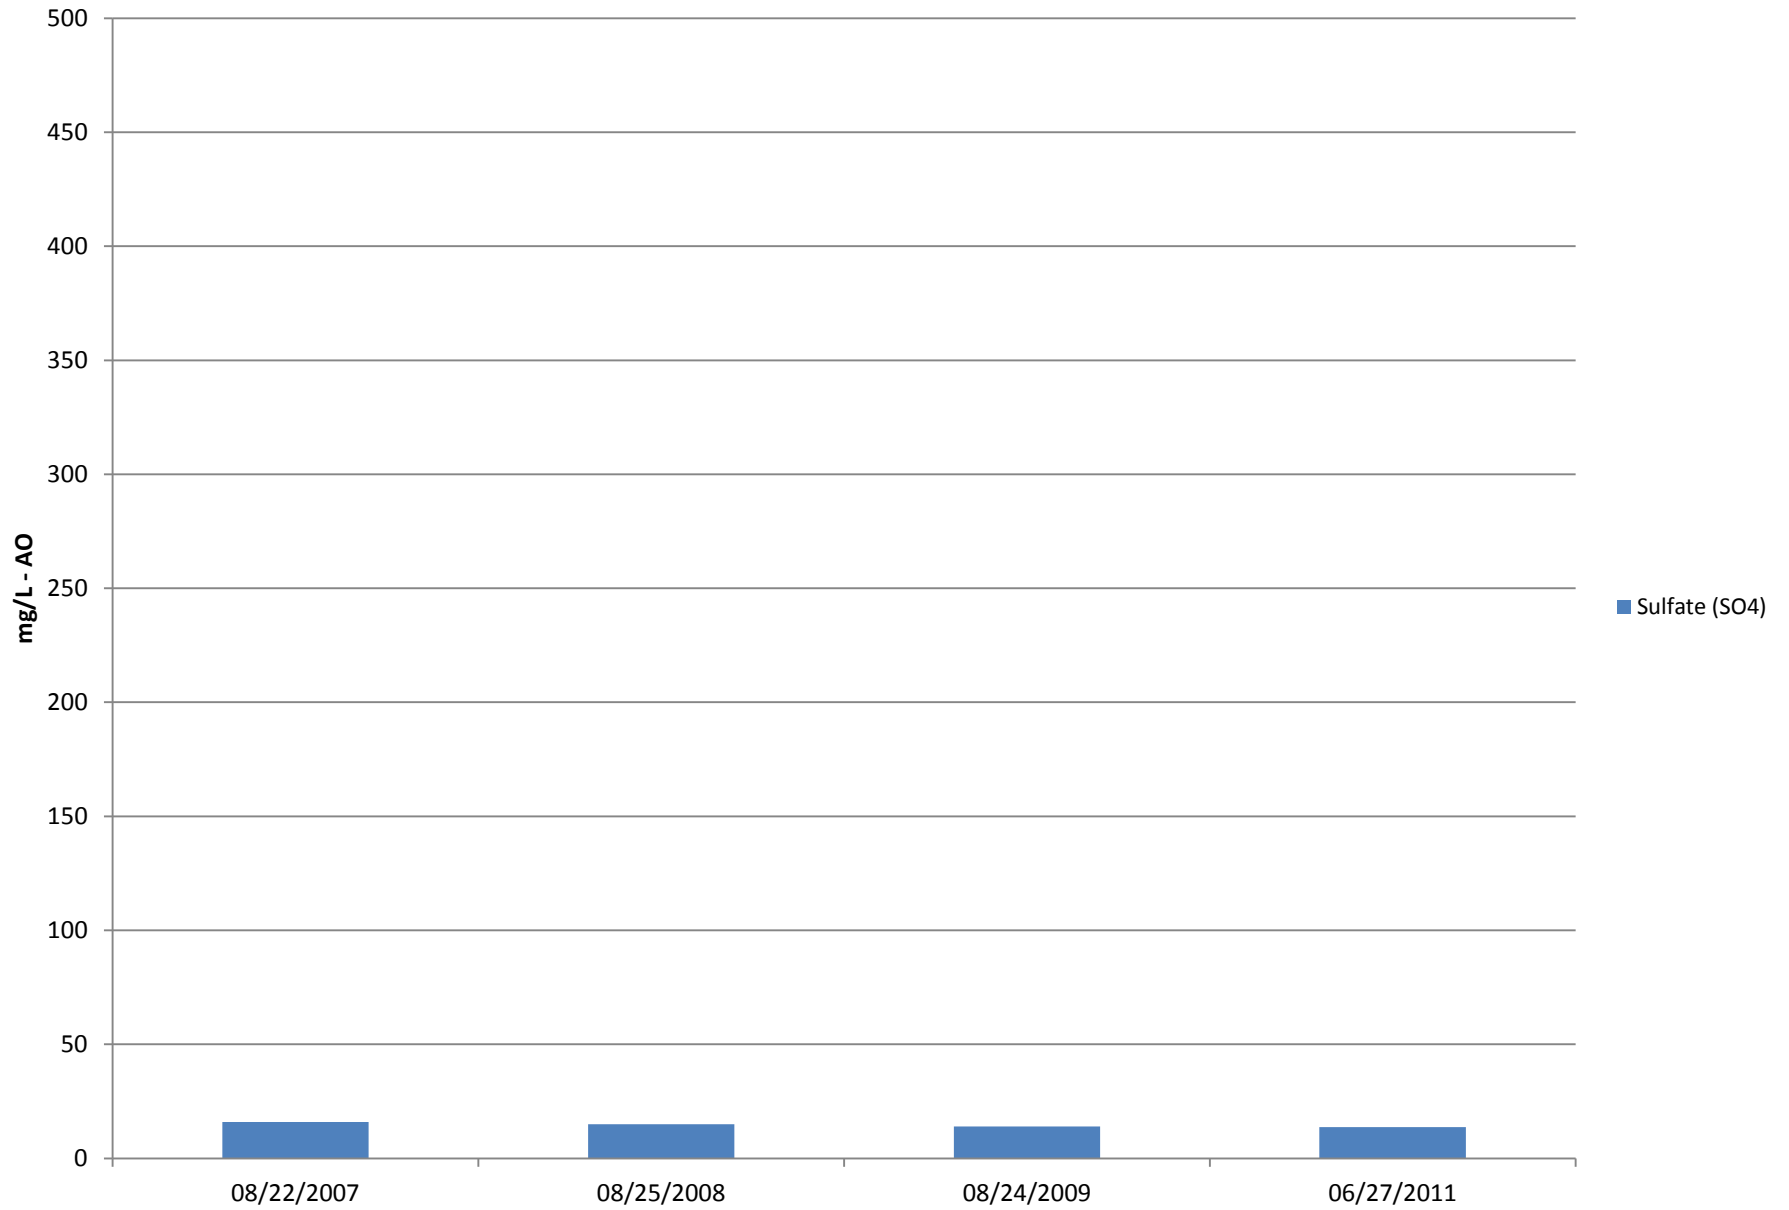

Faulder Well - Aluminum - Total

Faulder Well - Antimony - Total

Faulder Well - Arsenic - Total

Faulder Well - Barium - Total

Faulder Well - Boron - Total

Faulder Well - Cadmium - Total

Faulder Well - Calcium

Faulder Well - Chloride

Faulder Well - Chromium - Total

Faulder Well - Color

Faulder Well - Copper - Total

Faulder Well - Cyanide

Faulder Well - Fluoride - Total

Faulder Well - Iron - Total

Faulder Well - Hardness

Faulder Well - Lead - Total

Faulder Well - Magnesium - Dissolved

Faulder Well - Manganese - Total

Faulder Well - Mercury - Total

Faulder Well - Nitrate - N

Faulder Well - Nitrite - N

Faulder Well - pH

Faulder Well - Selenium - Total

Faulder Well - Silver - Total

Faulder Well - Sodium - Total

Faulder Well - Sulfate (SO₄) - Dissolved

Faulder Well - Total Dissolved Solids

Faulder Well - Turbidity

Faulder Well - Uranium - Total

Faulder Well - Zinc - Total