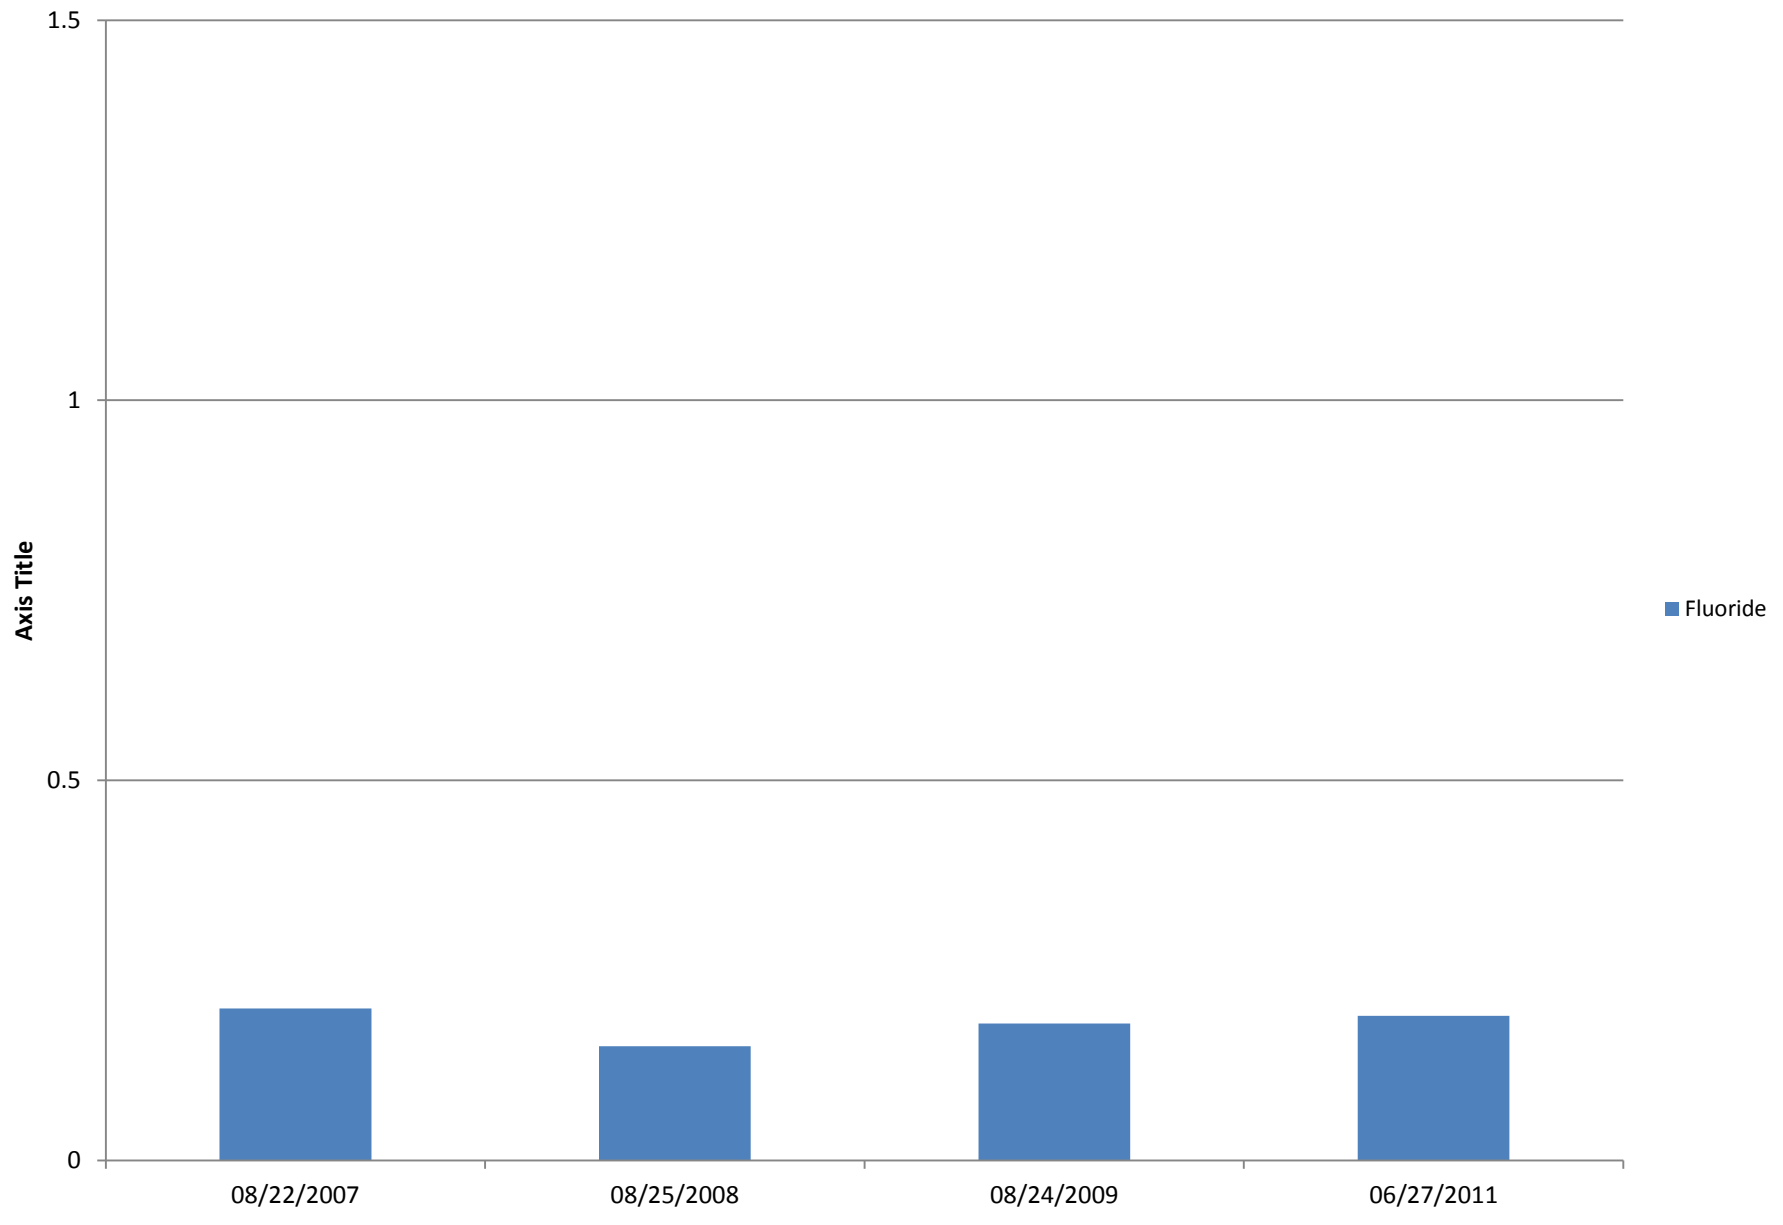

Faulder Well - Aluminum - Total

Faulder Well - Antimony - Total

Faulder Well - Arsenic - Total

Faulder Well - Barium - Total

Faulder Well - Boron - Total

Faulder Well - Cadmium - Total

Faulder Well - Calcium

Faulder Well - Chloride

Faulder Well - Chromium - Total

Faulder Well - Color

Faulder Well - Copper - Total

Faulder Well - Cyanide

Faulder Well - Fluoride - Total

Faulder Well - Iron - Total

Faulder Well - Hardness

Faulder Well - Lead - Total

Faulder Well - Magnesium - Dissolved

Faulder Well - Manganese - Total

Faulder Well - Mercury - Total

Faulder Well - Nitrate - N

Faulder Well - Nitrite - N

Faulder Well - pH

Faulder Well - Selenium - Total

Faulder Well - Silver - Total

Faulder Well - Sodium - Total

Faulder Well - Sulfate (SO₄) - Dissolved

Faulder Well - Total Dissolved Solids

Faulder Well - Turbidity

Faulder Well - Uranium - Total

Faulder Well - Zinc - Total