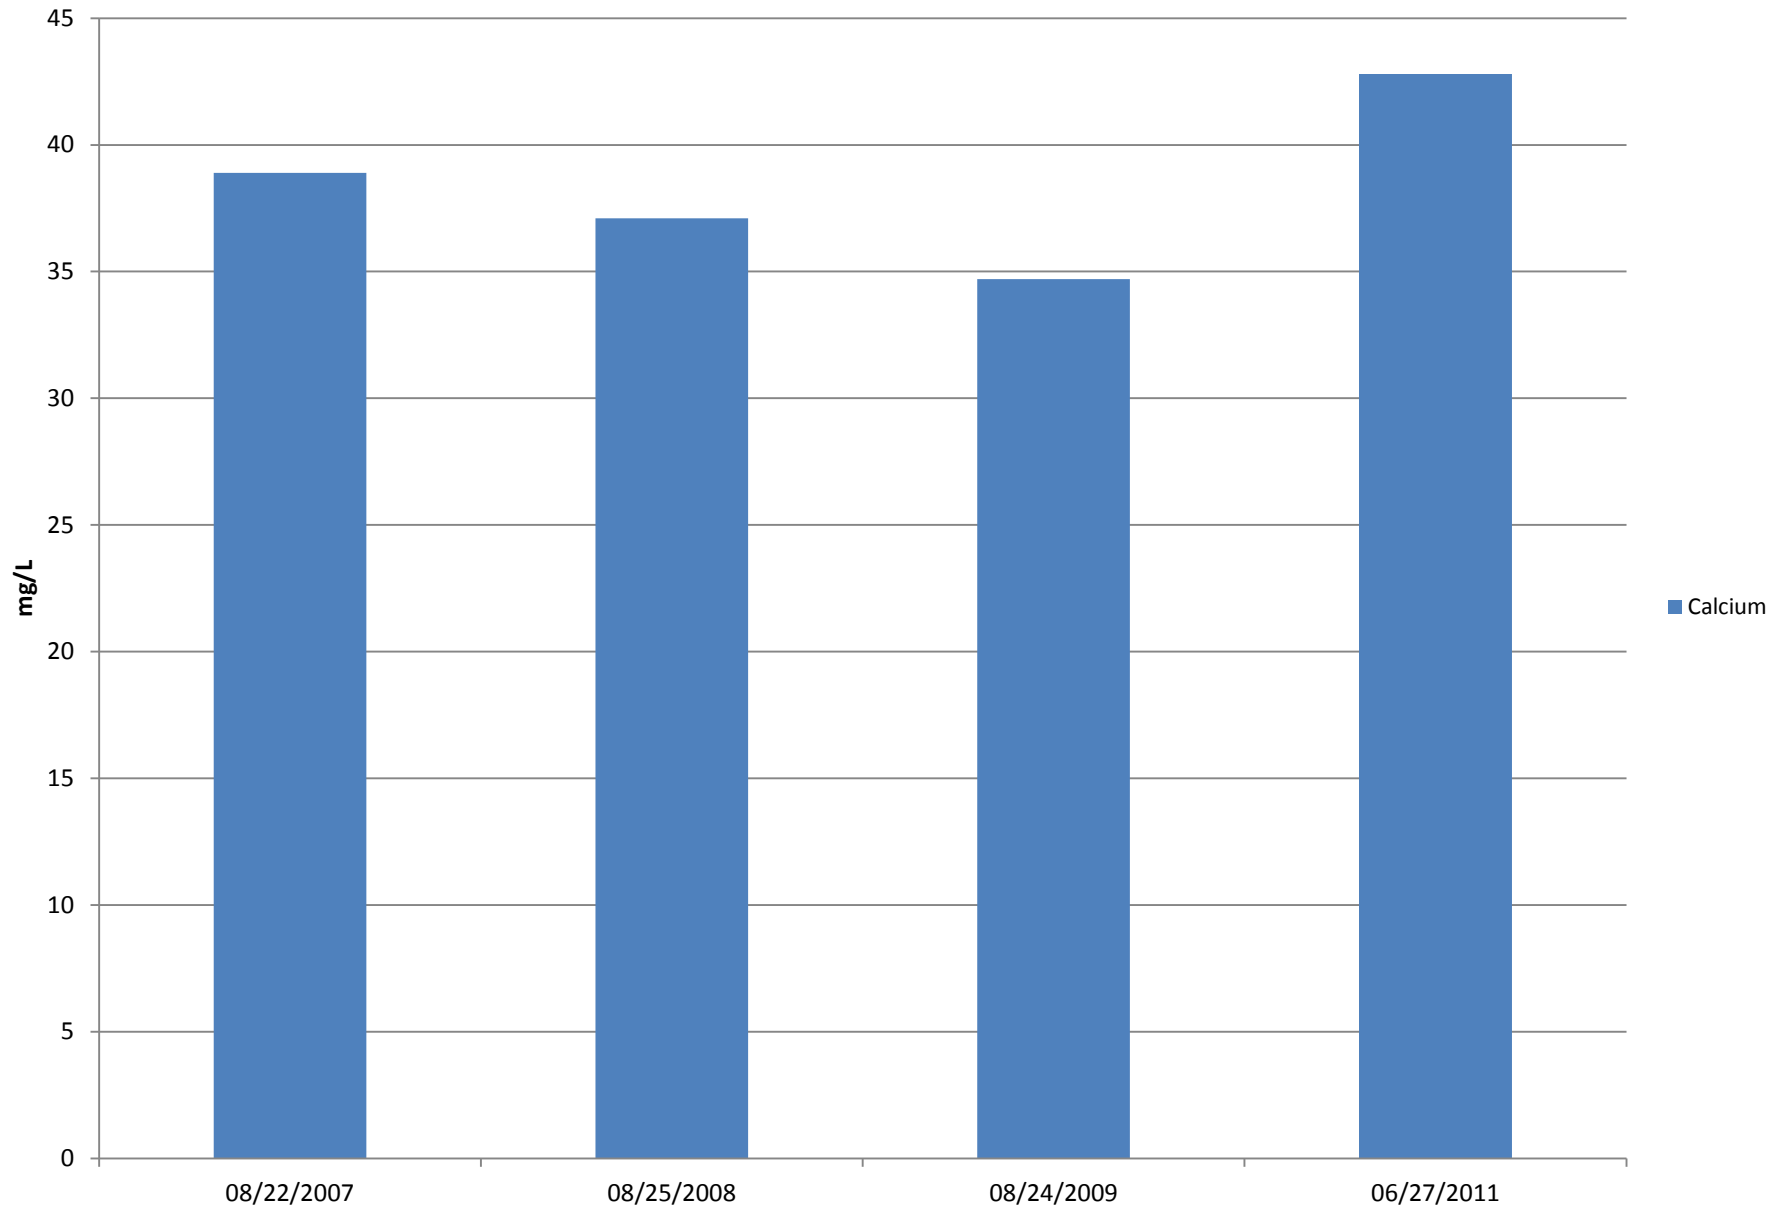

Faulder Well - Aluminum - Total

Faulder Well - Antimony - Total

Faulder Well - Arsenic - Total

Faulder Well - Barium - Total

Faulder Well - Boron - Total

Faulder Well - Cadmium - Total

Faulder Well - Calcium

Faulder Well - Chloride

Faulder Well - Chromium - Total

Faulder Well - Color

Faulder Well - Copper - Total

Faulder Well - Cyanide

Faulder Well - Fluoride - Total

Faulder Well - Iron - Total

Faulder Well - Hardness

Faulder Well - Lead - Total

Faulder Well - Magnesium - Dissolved

Faulder Well - Manganese - Total

Faulder Well - Mercury - Total

Faulder Well - Nitrate - N

Faulder Well - Nitrite - N

Faulder Well - pH

Faulder Well - Selenium - Total